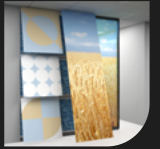

Graphics

SYSTEM FEATURES

- 01 Choose from our collection of predesigned graphics and patterns or customize with your own artwork on DIRT T solid or glass walls.

- 02 Custom graphics are pre-applied to panels during manufacturing and arrive fully finished on-site.

- 03 Choose from glossy, matte, or glass surfaces to support your design vision.

- 04 Get functional and interactive spaces with graphics on writable and magnetic surfaces.

01

02

03

04

Technical Overview

SIZE

Panel size based on the substrate finish limitations

DESIGN OPTIONS

Graphics can span across multiple panels

Ability to color match/pantone match

FINISH OPTIONS

Chromacoat (paint)

ChromacoatPlus (antimicrobial paint)

Corning® Willow® Glass

Backpainted glass

WriteAway (writable film)