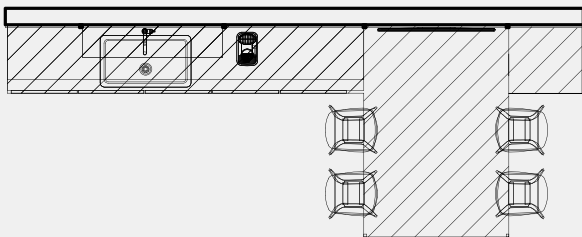

PLAN VIEW

SYSTEM FEATURES

01	Timber Canopy
02	Casework
03	Integrated Technology
04	4" Solid Wall
05	Integrated Plumbing
	Electrical
	Networks