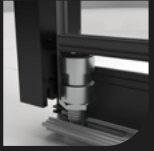

Inspire™

SYSTEM FEATURES

01	Base extrusion is only 2" (51 mm) high
02	Wall width and height configuration is fully customizable
03	Header rail attaches directly to ceiling, soffit, bulkhead, or structure and can be embedded in DIRT™ timber or within a recessed channel
04	Inspire integrates seamlessly the DIRT™ construction system
05	Modular design supports quick installation and easy reconfiguration
06	Use inline or offset transitions to DIRT™ 4" Solid Wall
07	Levelling system accommodates base building variance
08	Available in original or low-profile base
	Limit transfer of smoke with our non-rated, smoke partition
	Sound transmission class (STC) rating: 33 – 38
	SCS Indoor Advantage Gold certified

01

03

05

07

08

Technical Overview

SIZE

Standard wall thickness	2" (51 mm)
Base extrusion height	Original: 2" (51 mm) Low-profile: ¾" (19 mm)
Wall module minimum	5 ½" (140 mm)
Wall module maximum	Variable dependent on glass selection
Modular and stick-built single pane glass ceiling height	18" (457 mm) - 12' (3.66 m)
Stick-built dual-pane and multi-pane configuration ceiling height	Variable, dependent on support and glass type

TOLERANCES

Wall height adjustability	Original: -½" (13 mm) + ⅝" (16 mm) Low-profile: -0" (0 mm) + ⅜" (9.5 mm)

EXTRUSION FINISH OPTIONS

- Clear anodized aluminum
- Powder coat
- Custom finishes

GLASS OPTIONS

Tempered	Clear or low-iron
	Optional etched finish
	¼" (6 mm), ⅜" (10 mm) or ½" (12 mm) glass*
Laminated	Clear or translucent interlayer finish
	¼" (6 mm), ⅜" (10 mm) or ½" (12 mm) glass*

* Inspire walls using the ¾" base can only use ¼" (6 mm) glass in a wall using one pane of glass.

DOOR TYPES

- Swing Door
- Sliding Door
- Pivot Door

DOOR OPTIONS

- Frameless Glass
- Aluminum-Framed Glass
- Solid Core Wood