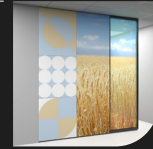

Graphics

SYSTEM FEATURES

- 01 Choose from our collection of predesigned graphics and patterns or customize with your own artwork on DIRT T solid or glass walls.
- 02 Custom graphics are pre-applied to panels during manufacturing and arrive fully finished on-site.
- 03 Choose from glossy, matte, or glass surfaces to support your design vision.
- 04 Get functional and interactive spaces with graphics on writable and magnetic surfaces.

01

02

03

04

Technical Overview

SIZE

Panel size based on the substrate finish limitations

DESIGN OPTIONS

Graphics can span across multiple panels

Ability to color match/pantone match

FINISH OPTIONS

ChromacoatPlus (paint)

Chromacoat (paint)

Backpainted glass

WriteAway (writable film)