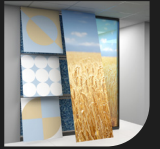

Graphics

SYSTEM FEATURES

- 01 Choose from our collection of predesigned graphics and patterns or customize with your own artwork on DIRT T solid or glass walls.
- 02 Custom graphics are pre-applied to panels during manufacturing and arrive fully finished on-site.
- 03 Choose from glossy, matte, or glass surfaces to support your design vision.
- 04 Get functional and interactive spaces with graphics on writable and magnetic surfaces.

01

02

03

04

Technical Overview

SIZE

Panel size based on the substrate finish limitations

DESIGN OPTIONS

Graphics can span across multiple panels

Ability to color match/pantone match

FINISH OPTIONS

ChromacoatPlus (paint)

Chromacoat (paint)

Backpainted glass

WriteAway (writable film)